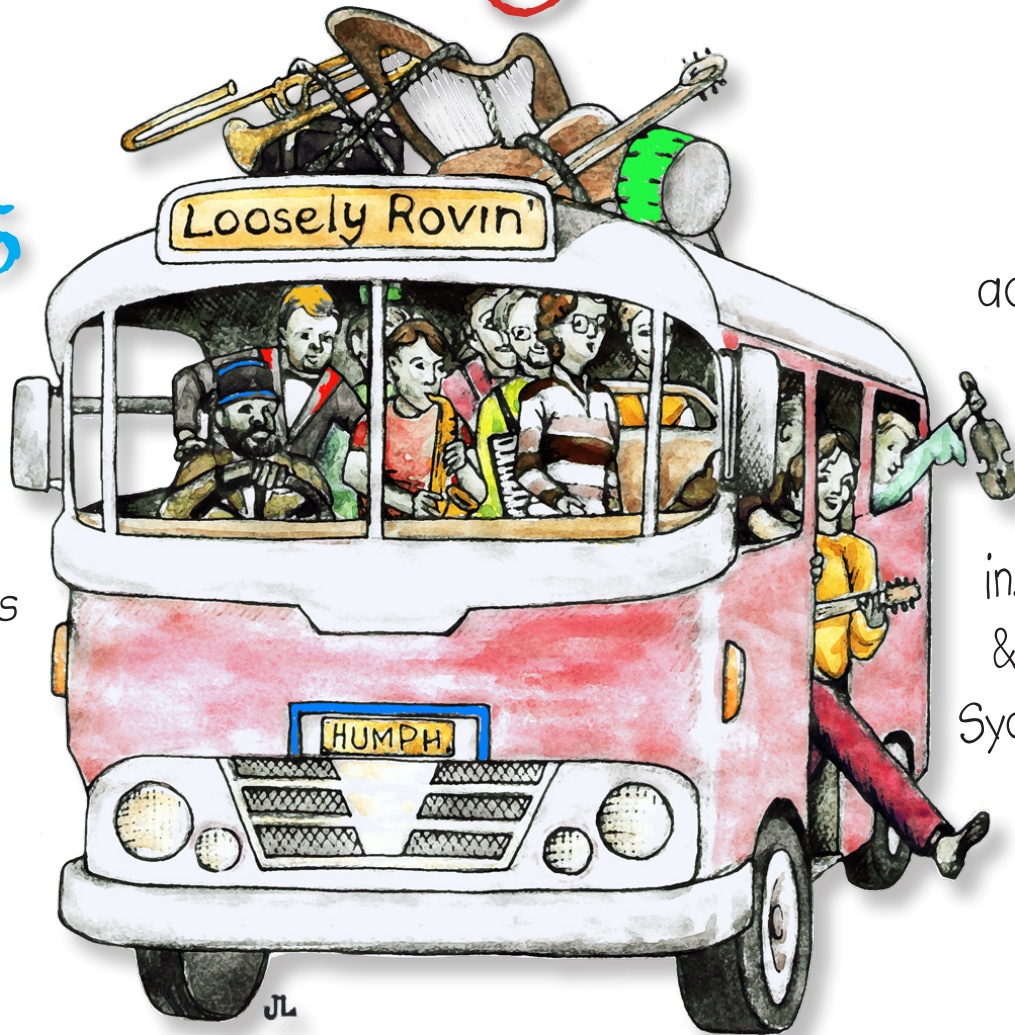

# Loosely Woven

is

(all  
proceeds  
to the  
Cancer  
Council)

a light  
hearted,  
acoustic, folky  
concert  
with over  
forty  
instrumentalists  
& singers from  
Sydney, Tamworth,  
Dungog &  
Bowraville

# On the road again!

7pm, Wed 22nd April 2009

Dungog Primary School

Tickets: \$10 (\$5 con) (Visitor Centre) Info: 4992 3349 - [looselywoven.org](http://looselywoven.org)